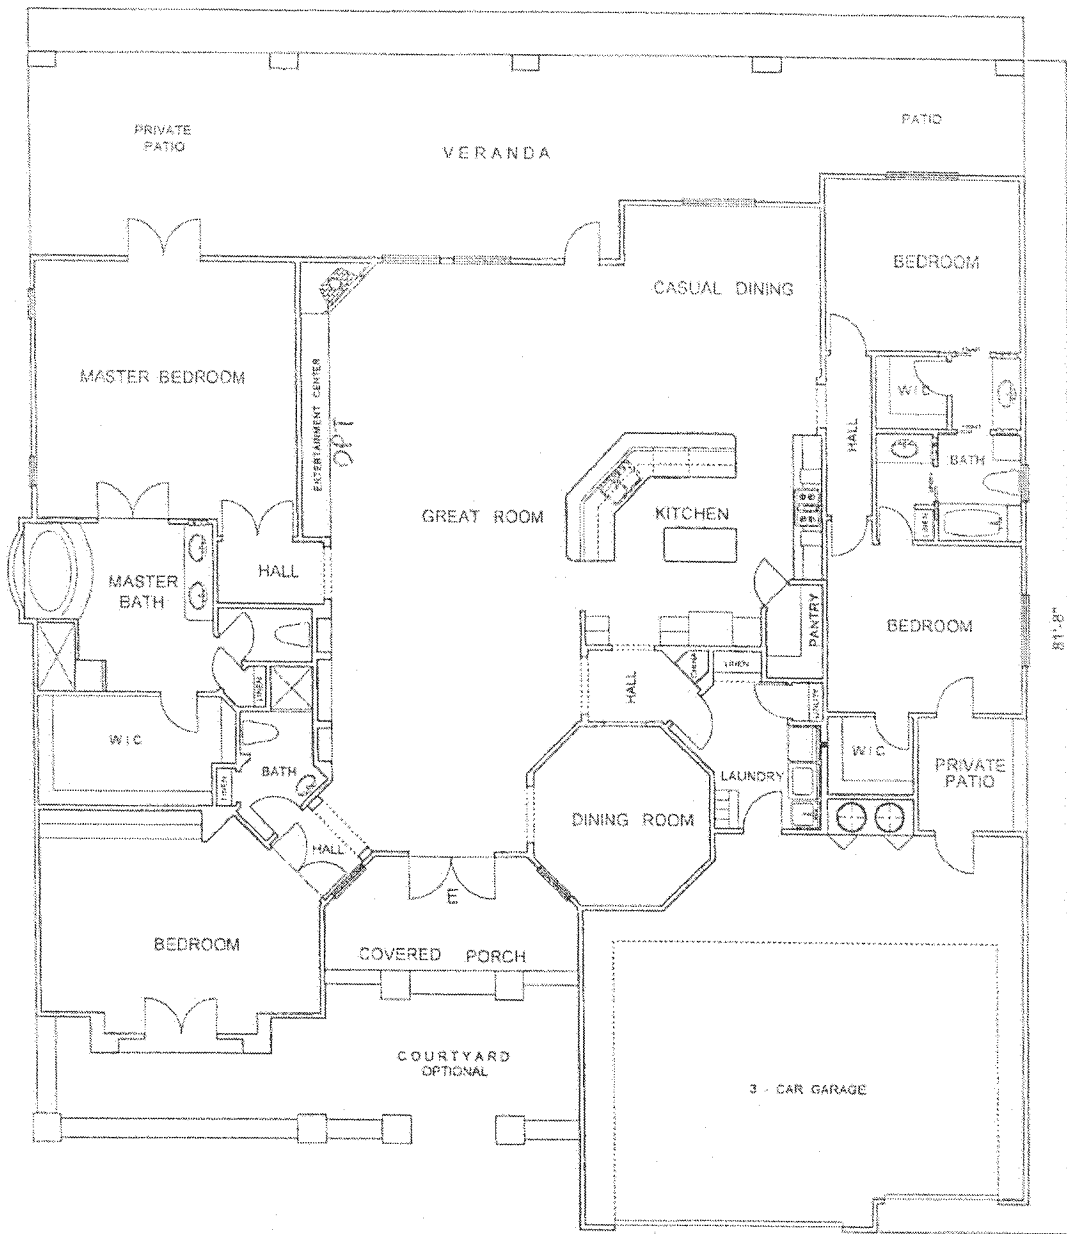

THE TYLER

3078 Sq. Ft.
4 Bedroom / 3 Bath

PLAN 3180

RESIDENCE 3,180 Sq. Ft.

ARTIST RENDERING ONLY

COPYRIGHT PROTECTED

PLAN 3246

RESIDENCE 3,246 Sq. Ft.

ARTIST RENDERING ONLY

COPYRIGHT PROTECTED

FRONT ELEVATION

BB'-0"

3660 PLAN

THE MAJESTIC III

3735 Sq. Ft.
5 Bedroom / 4 Bath