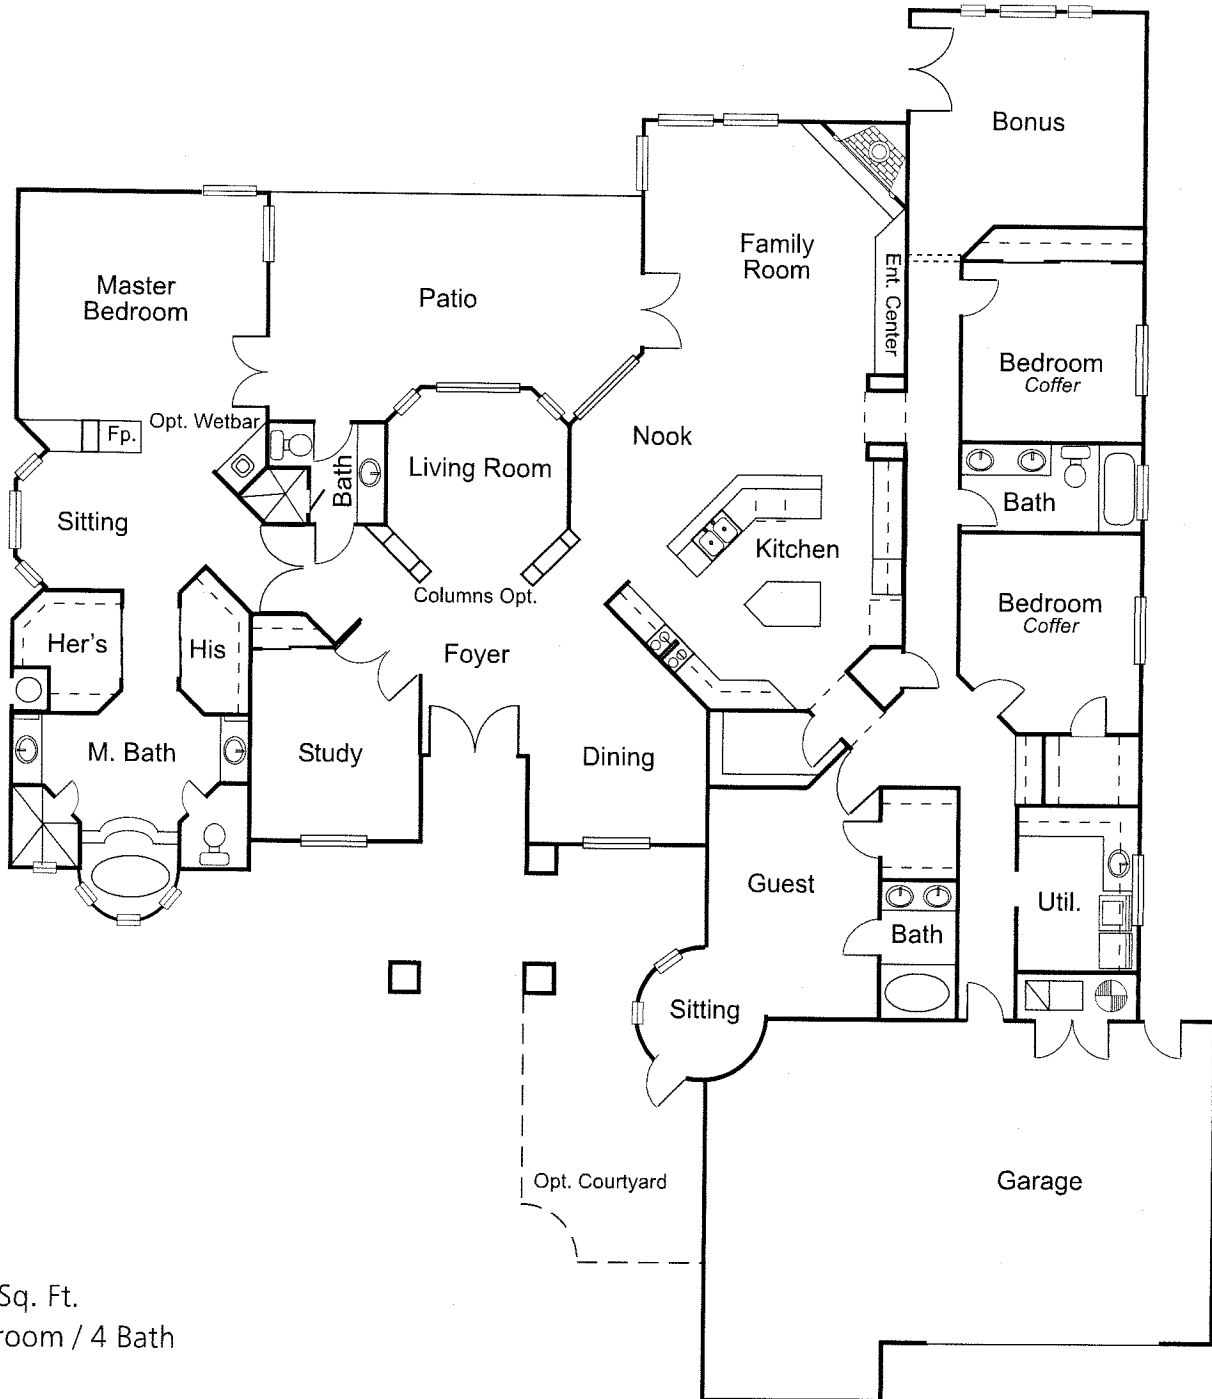

THE TYLER

3078 Sq. Ft.
4 Bedroom / 3 Bath

PLAN 3180

RESIDENCE 3,180 Sq. Ft.

ARTIST RENDERING ONLY

COPYRIGHT PROTECTED

PLAN 3246

RESIDENCE 3,246 Sq. Ft.

ARTIST RENDERING ONLY

COPYRIGHT PROTECTED

FRONT ELEVATION

BB'-0"

3660 PLAN

THE MAJESTIC III

3735 Sq. Ft.
5 Bedroom / 4 Bath