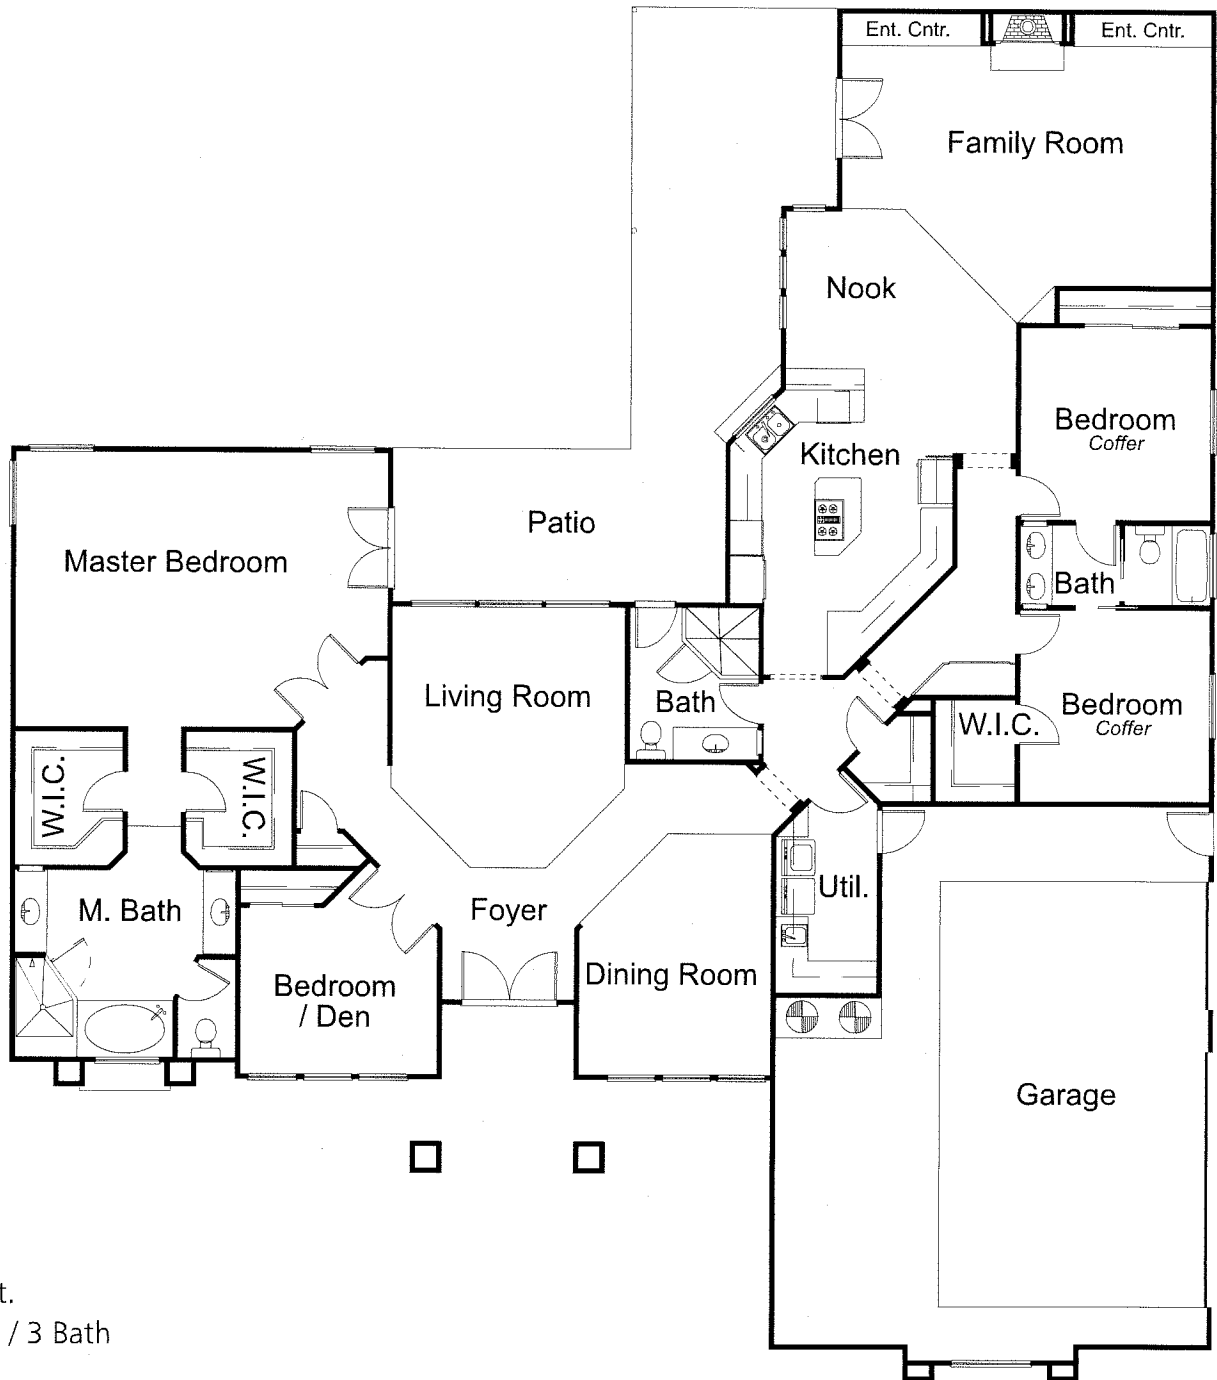

THE TYLER

3078 Sq. Ft.
4 Bedroom / 3 Bath

PLAN 3180

RESIDENCE 3,180 Sq. Ft.

ARTIST RENDERING ONLY

COPYRIGHT PROTECTED

PLAN 3246

RESIDENCE 3,246 Sq. Ft.

ARTIST RENDERING ONLY

COPYRIGHT PROTECTED

FRONT ELEVATION

BB'-0"

3660 PLAN

THE MAJESTIC III

3735 Sq. Ft.
5 Bedroom / 4 Bath