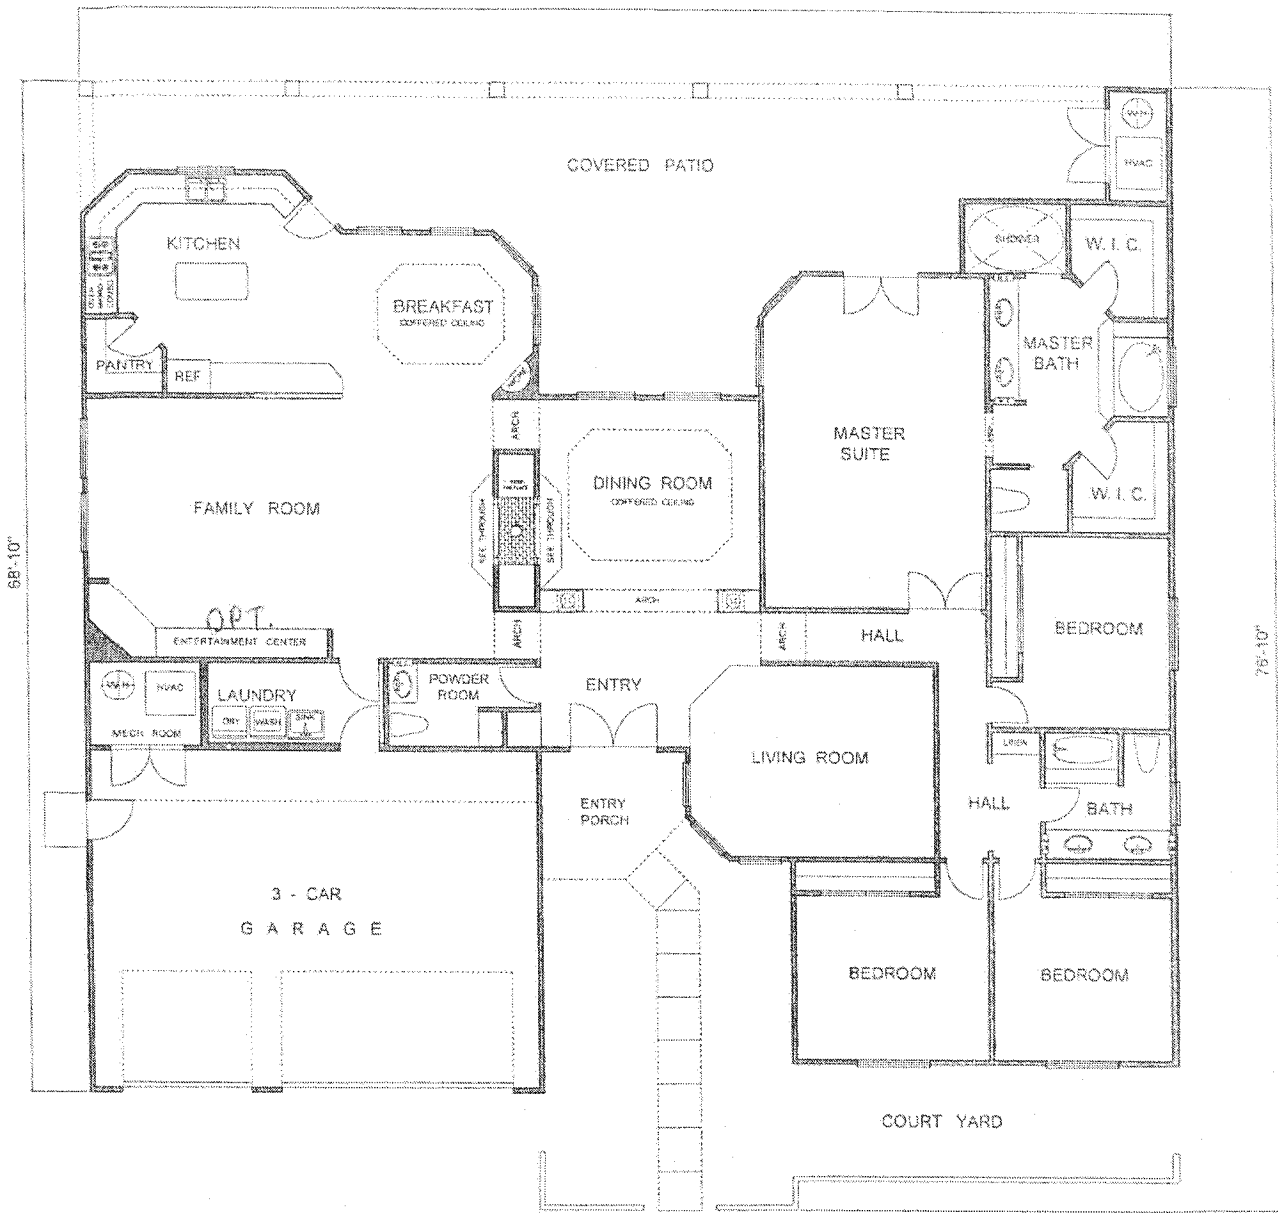

THE TYLER

3078 Sq. Ft.
4 Bedroom / 3 Bath

PLAN 3180

RESIDENCE 3,180 Sq. Ft.

ARTIST RENDERING ONLY

COPYRIGHT PROTECTED

PLAN 3246

RESIDENCE 3,246 Sq. Ft.

ARTIST RENDERING ONLY

COPYRIGHT PROTECTED

FRONT ELEVATION

BB'-0"

3660 PLAN

THE MAJESTIC III

3735 Sq. Ft.
5 Bedroom / 4 Bath