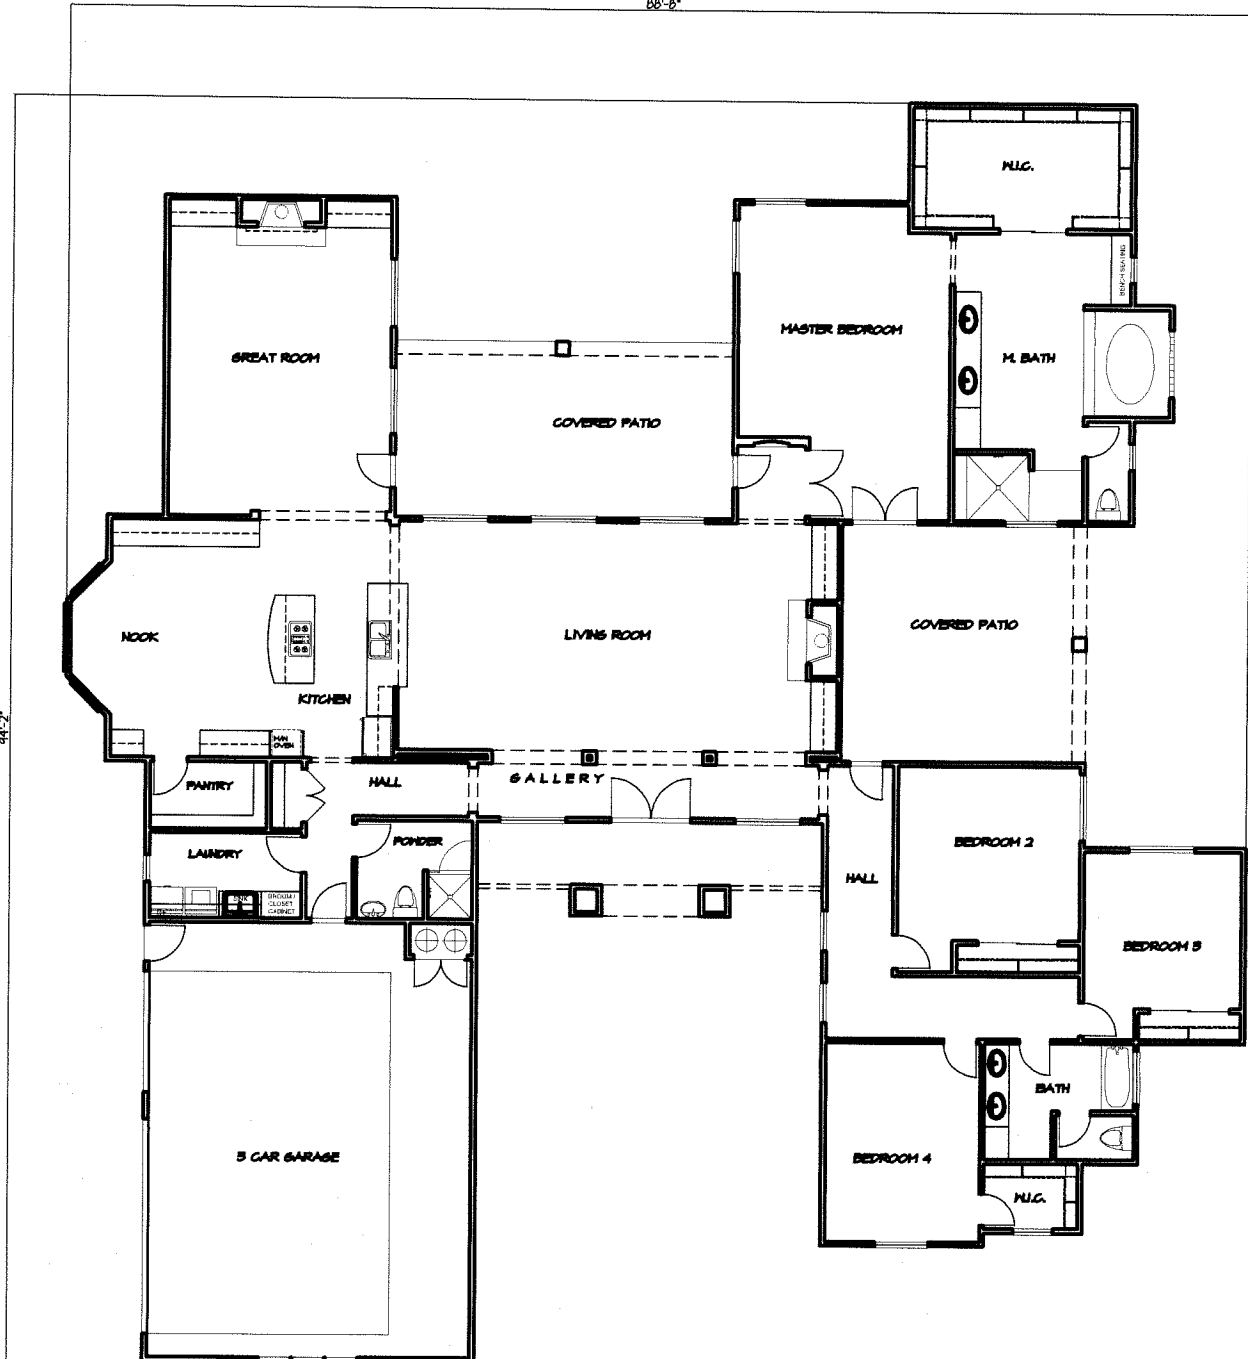

THE TYLER

3078 Sq. Ft.
4 Bedroom / 3 Bath

PLAN 3180

RESIDENCE 3,180 Sq. Ft.

ARTIST RENDERING ONLY

COPYRIGHT PROTECTED

PLAN 3246

RESIDENCE 3,246 Sq. Ft.

ARTIST RENDERING ONLY

COPYRIGHT PROTECTED

FRONT ELEVATION

BB'-0"

3660 PLAN

THE MAJESTIC III

3735 Sq. Ft.
5 Bedroom / 4 Bath